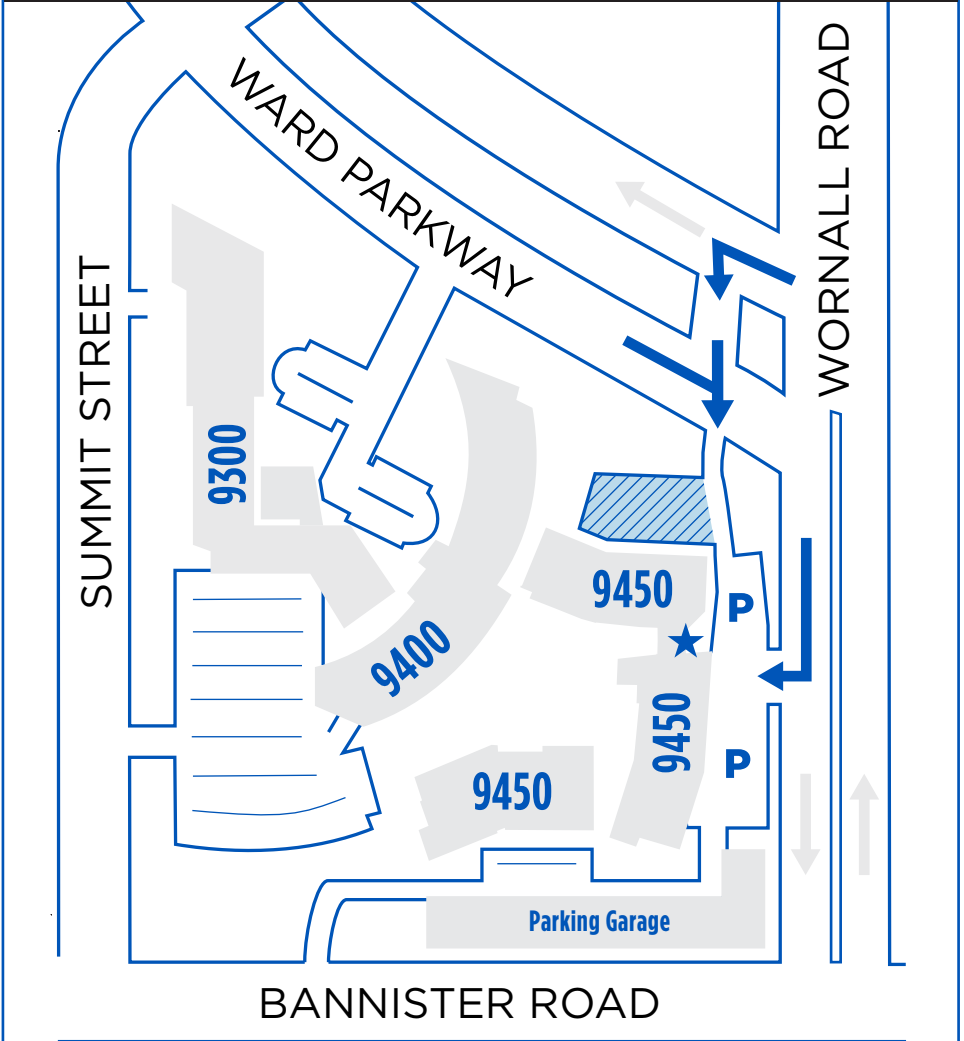

Burns & McDonnell World Headquarters

9400 Ward Parkway, Kansas City, MO 64114

Event Parking – 9450 Building

BURNS  **MCDONNELL**

- Building Entrance: ★
- Visitor Parking: P
- Restricted Parking: 